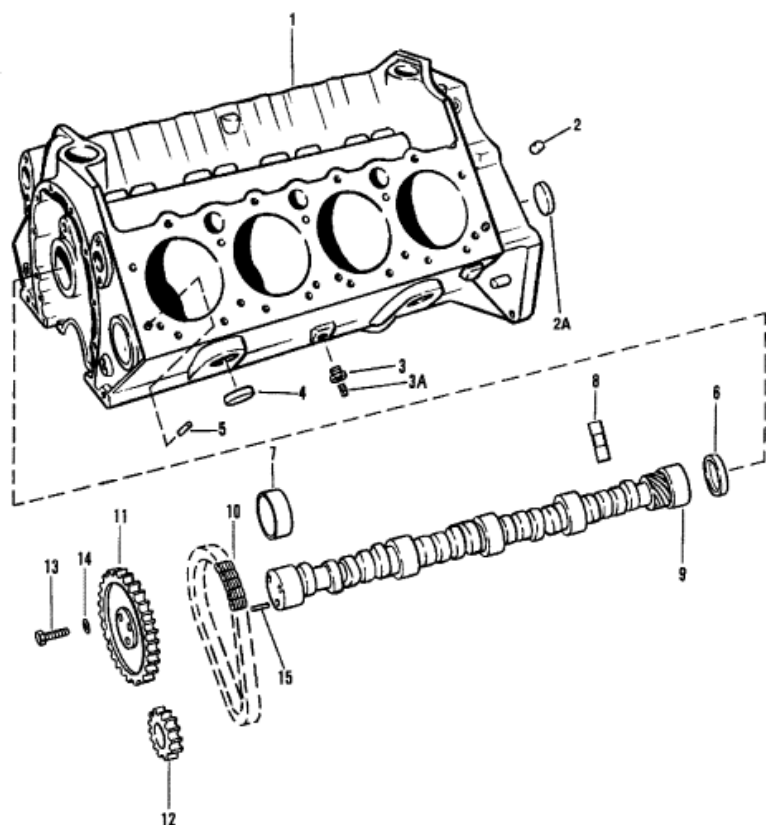

(ALL 305 CID)(350 CID - ALL 5.7L ALPHA)
 (350MAG/5.7L BRAVO -S/N-0D617327 & BELOW)

Parts List						
Ref	Class	Part	Description	Qty	Comment	Footnote
1		N.S.S.	CYLINDER BLOCK ASSEMBLY	1	(305 C.I.D.) (ORDER REMANUFA	2
1		N.S.S.	CYLINDER BLOCK ASSEMBLY	1	(350 C.I.D.) (ORDER REMANUFA	2
2	22	48340	PIPE PLUG (1/4 IN.)	3		
2A	19	816565	EXPANSION PLUG (15/32 IN.)	5		
3	22	48556	BUSHING	2		
3A	22	32802	PIPE PLUG	2		
4	19	34270	EXPANSION PLUG (1-5/8 IN. DI.	8		
5	17	35465	DOWEL PIN (5/16 IN. DIA.)	4		
6	22	72640	PLUG	1		
7	23	85674	BEARING UNIT (SET)	1		
8		72638	LIFTER	16		
9	431	5943	CAMSHAFT	1		
10		17161	CHAIN	1		
11	43	17159	SPROCKET	1		
12	43	17160	SPROCKET	1		
13	10	34505	BOLT (3/4 IN.)	3		
14	12	848136	WASHER	3		
15	17	35312	PIN	1		
-		805636R	2 REMANUFACTURED MARINE LO	1	(305 C.I.D.)	
-		14152R	2 REMANUFACTURED MARINE LO	1	(350 C.I.D.)	
-	27	75611A88	ENGINE OVERHAUL GASKET SE	1		
-	92	91601	SEALER-RED RTV (WHERE APPL	1		
-	92	34227	1 PERFECT SEAL (WHERE APPLIC	1		